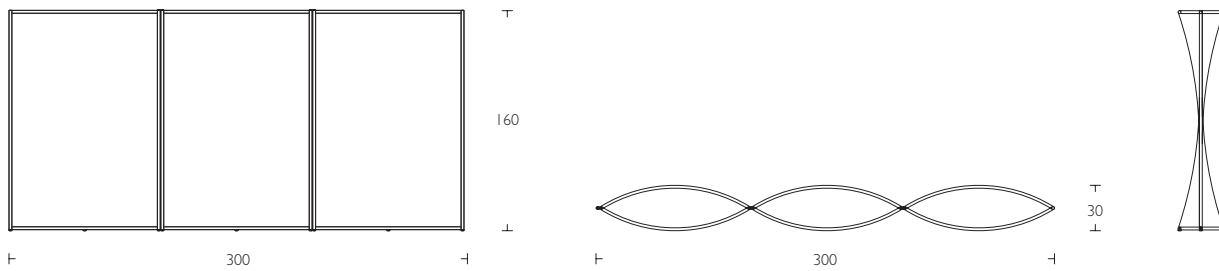

Spinnaker
Room divider
by Beat Karrer

Spinnaker Room divider

S Fristående avskärmningssystem - kan kopplas ihop till obegränsad längd, minst 2 st. för stabilitet. Stomme: förzinkad rörkonstruktion med kopplingsbeslag i krom och ställfötter i svart ABS. Tyg i tre olika varianter; svart transparent polyesternät, vit ljudabsorberande 3D Mesh polyester eller möbiltyg med minst 150cm bredd.

En Free standing room divider with unlimited connection possibilities; a minimum of two for stability. Frame: zinc plated pipe construction with chromed fittings and feet in black ABS. Fabric available in three varieties: black transparent polyester net, white sound absorbing 3D Mesh polyester fabric or furniture fabric; minimum width 150cm.

G Free standing room divider with unlimited connection possibilities; a minimum of two for stability. Frame: zinc plated pipe construction with chromed fittings and feet in black ABS. Fabric available in three varieties: black transparent polyester net, white sound absorbing 3D Mesh polyester fabric or furniture fabric; minimum width 150cm.