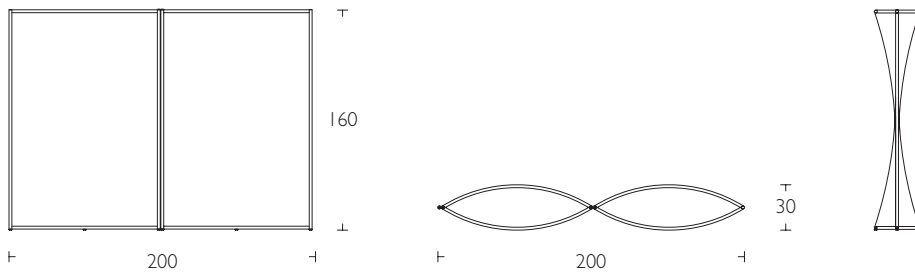

Spinnaker
Room divider
by Beat Karrer

Spinnaker Room divider

S Fristående avskärmningssystem - kan kopplas ihop till obegränsad längd, minst 2 st. för stabilitet. Stomme: förzinkad rörkonstruktion med kopplingsbeslag i krom och ställfötter i svart ABS. Tyg i tre olika varianter; svart transparent polyesternät, vit ljudabsorberande 3D Mesh polyester eller möbiltyg med minst 150cm bredd.

En Free standing room divider with unlimited connection possibilities; a minimum of two for stability. Frame: zinc plated pipe construction with chromed fittings and feet in black ABS. Fabric available in three varieties: black transparent polyester net, white sound absorbing 3D Mesh polyester fabric or furniture fabric; minimum width 150cm.

G Free standing room divider with unlimited connection possibilities; a minimum of two for stability. Frame: zinc plated pipe construction with chromed fittings and feet in black ABS. Fabric available in three varieties: black transparent polyester net, white sound absorbing 3D Mesh polyester fabric or furniture fabric; minimum width 150cm.