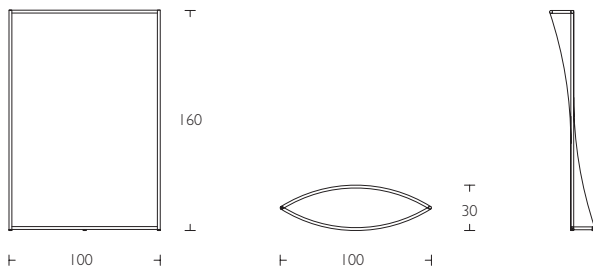

Spinnaker
Room divider
by Beat Karrer

Spinnaker Room divider

S Fristående avskärmningssystem - kan kopplas ihop till obegränsad längd, minst 2 st. för stabilitet. Stomme: förzinkad rörkonstruktion med kopplingsbeslag i krom och ställfötter i svart ABS. Tyg i tre olika varianter; svart transparent polyesternät, vit ljudabsorberande 3D Mesh polyester eller möbiltyg med minst 150cm bredd.

En Free standing room divider with unlimited connection possibilities; a minimum of two for stability. Frame: zinc plated pipe construction with chromed fittings and feet in black ABS. Fabric available in three varieties: black transparent polyester net, white sound absorbing 3D Mesh polyester fabric or furniture fabric; minimum width 150cm.

G Free standing room divider with unlimited connection possibilities; a minimum of two for stability. Frame: zinc plated pipe construction with chromed fittings and feet in black ABS. Fabric available in three varieties: black transparent polyester net, white sound absorbing 3D Mesh polyester fabric or furniture fabric; minimum width 150cm.